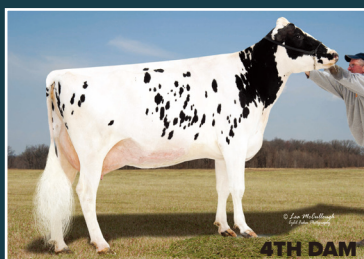

Benner Shottle **BENZ-ET** EX-93-2E

Pretty Red October/22 Analyst sells that goes back to Benner Shottle Benz EX-93-2E

Consignor: John Schmitz | 320-420-2432

Ms Empire Jr dy
Victoria -RED

A stylish square cut Red Jordy Winter Yearling ready to show for 2023!

Consignor: Tanner Rohner | 320-444-0667